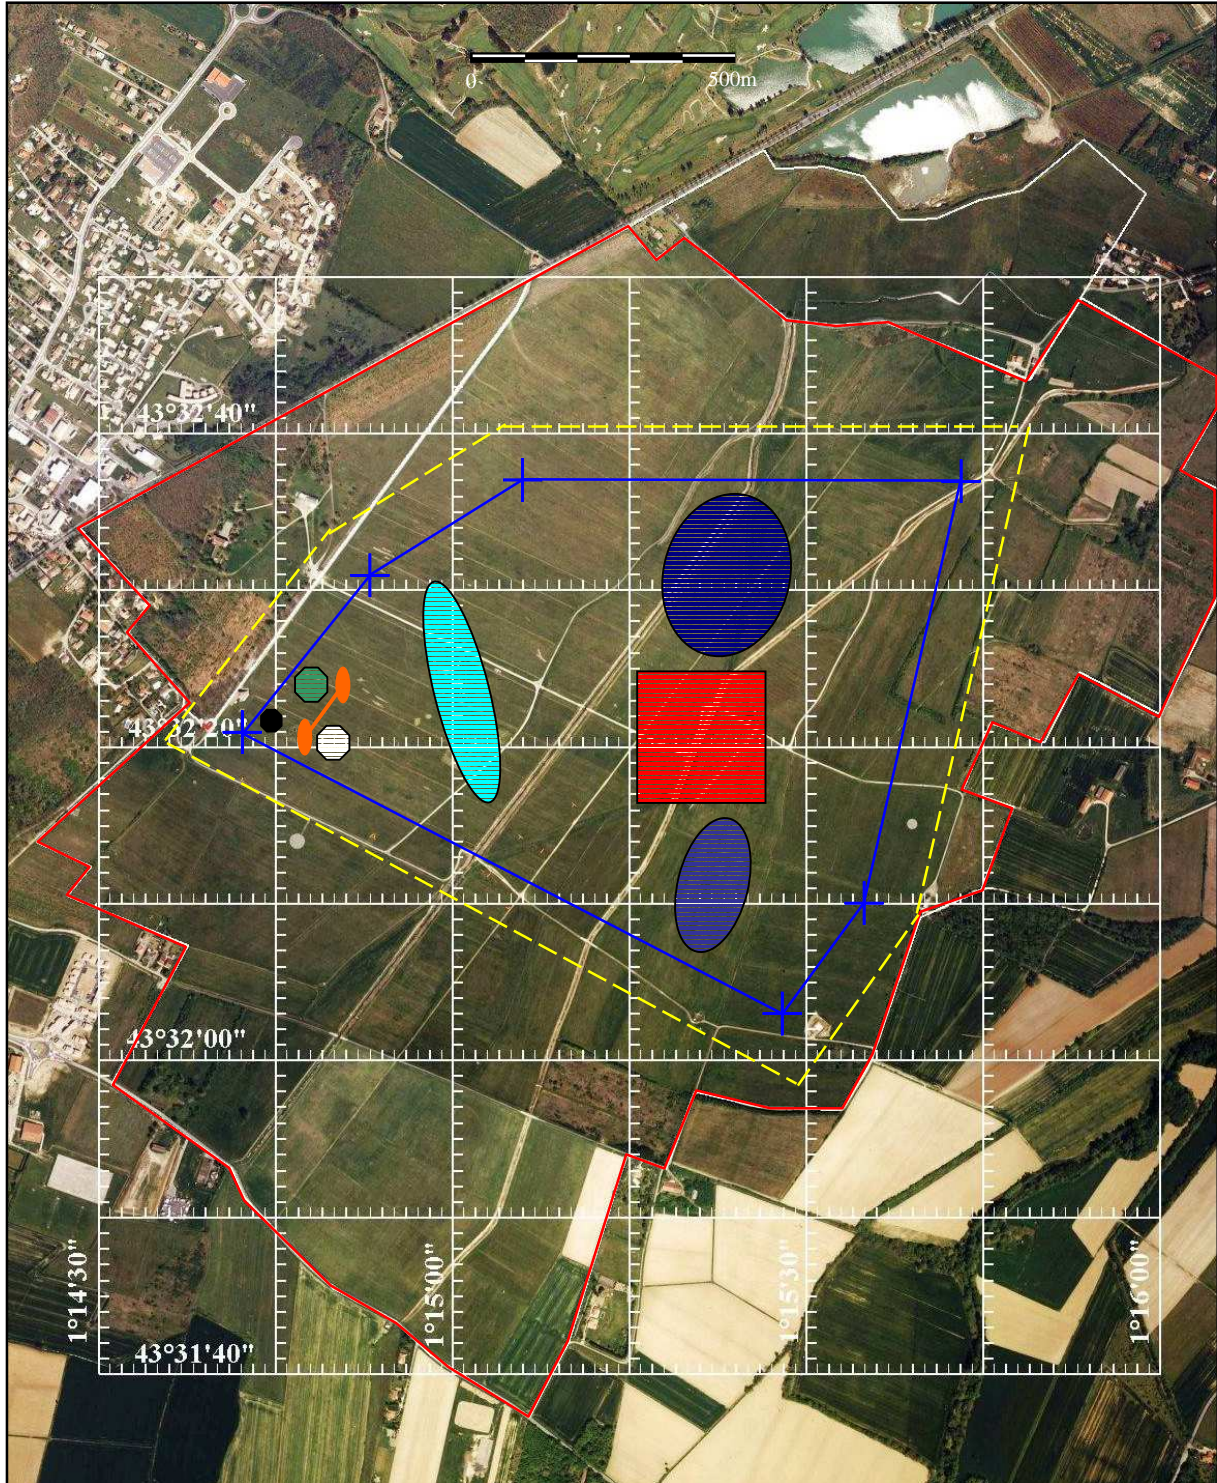

MAV07 outdoor mission layout

Yellow dashed line is the security zone (no exit)
Blue solid line is the flight zone (motors cut off)

- | | | | |
|--|--------------|--|-----------------------------------|
| | Drop Zone | | Target 1 Zone (« identify ») |
| | Landing Zone | | Target 2 Zone (« identify ») |
| | Launch Zone | | Target 3 search zone (« locate ») |
| | Arches | | |